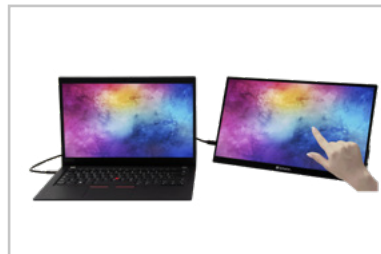

Lifestyle 1