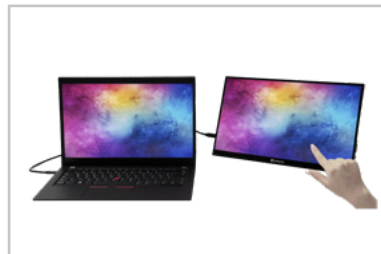

PMT-14

Portable Touchscreen Monitor
Full HD 1080p 14" Metal Housing

Front

Angled

Right side

Back angled

Pack content

Packaging 3D

Lifestyle 1

Lifestyle 2

Lifestyle 3

Lifestyle 4

Screen size 14"

Full High Definition

16.7 Million colours

In-Plane switching technology