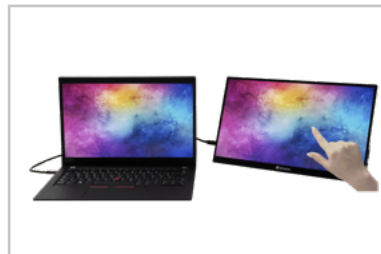

PMT-15

Portable Touchscreen Monitor

Full HD 1080p 15.6" Metal Housing

Front

Angled

Left side

Back angled

Pack content

Packaging 3D

Lifestyle 1

Lifestyle 2

Lifestyle 3

Lifestyle 4

PMT-14

Portable Touchscreen Monitor
Full HD 1080p 14" Metal Housing

Screen size 14"

10 Point touch

Full High Definition

16.7 Million colours

Touchscreen control

The Verbatim Portable Touchscreen Monitor gives you an extra dimension for your work and play. You can use it as a second screen for your laptop when you are travelling or giving one-on-one presentations, or to provide a large additional display for your phone, tablet, or portable gaming system. Compact and versatile, the portable monitor gives you ultimate flexibility for increased productivity and entertainment while on the go.